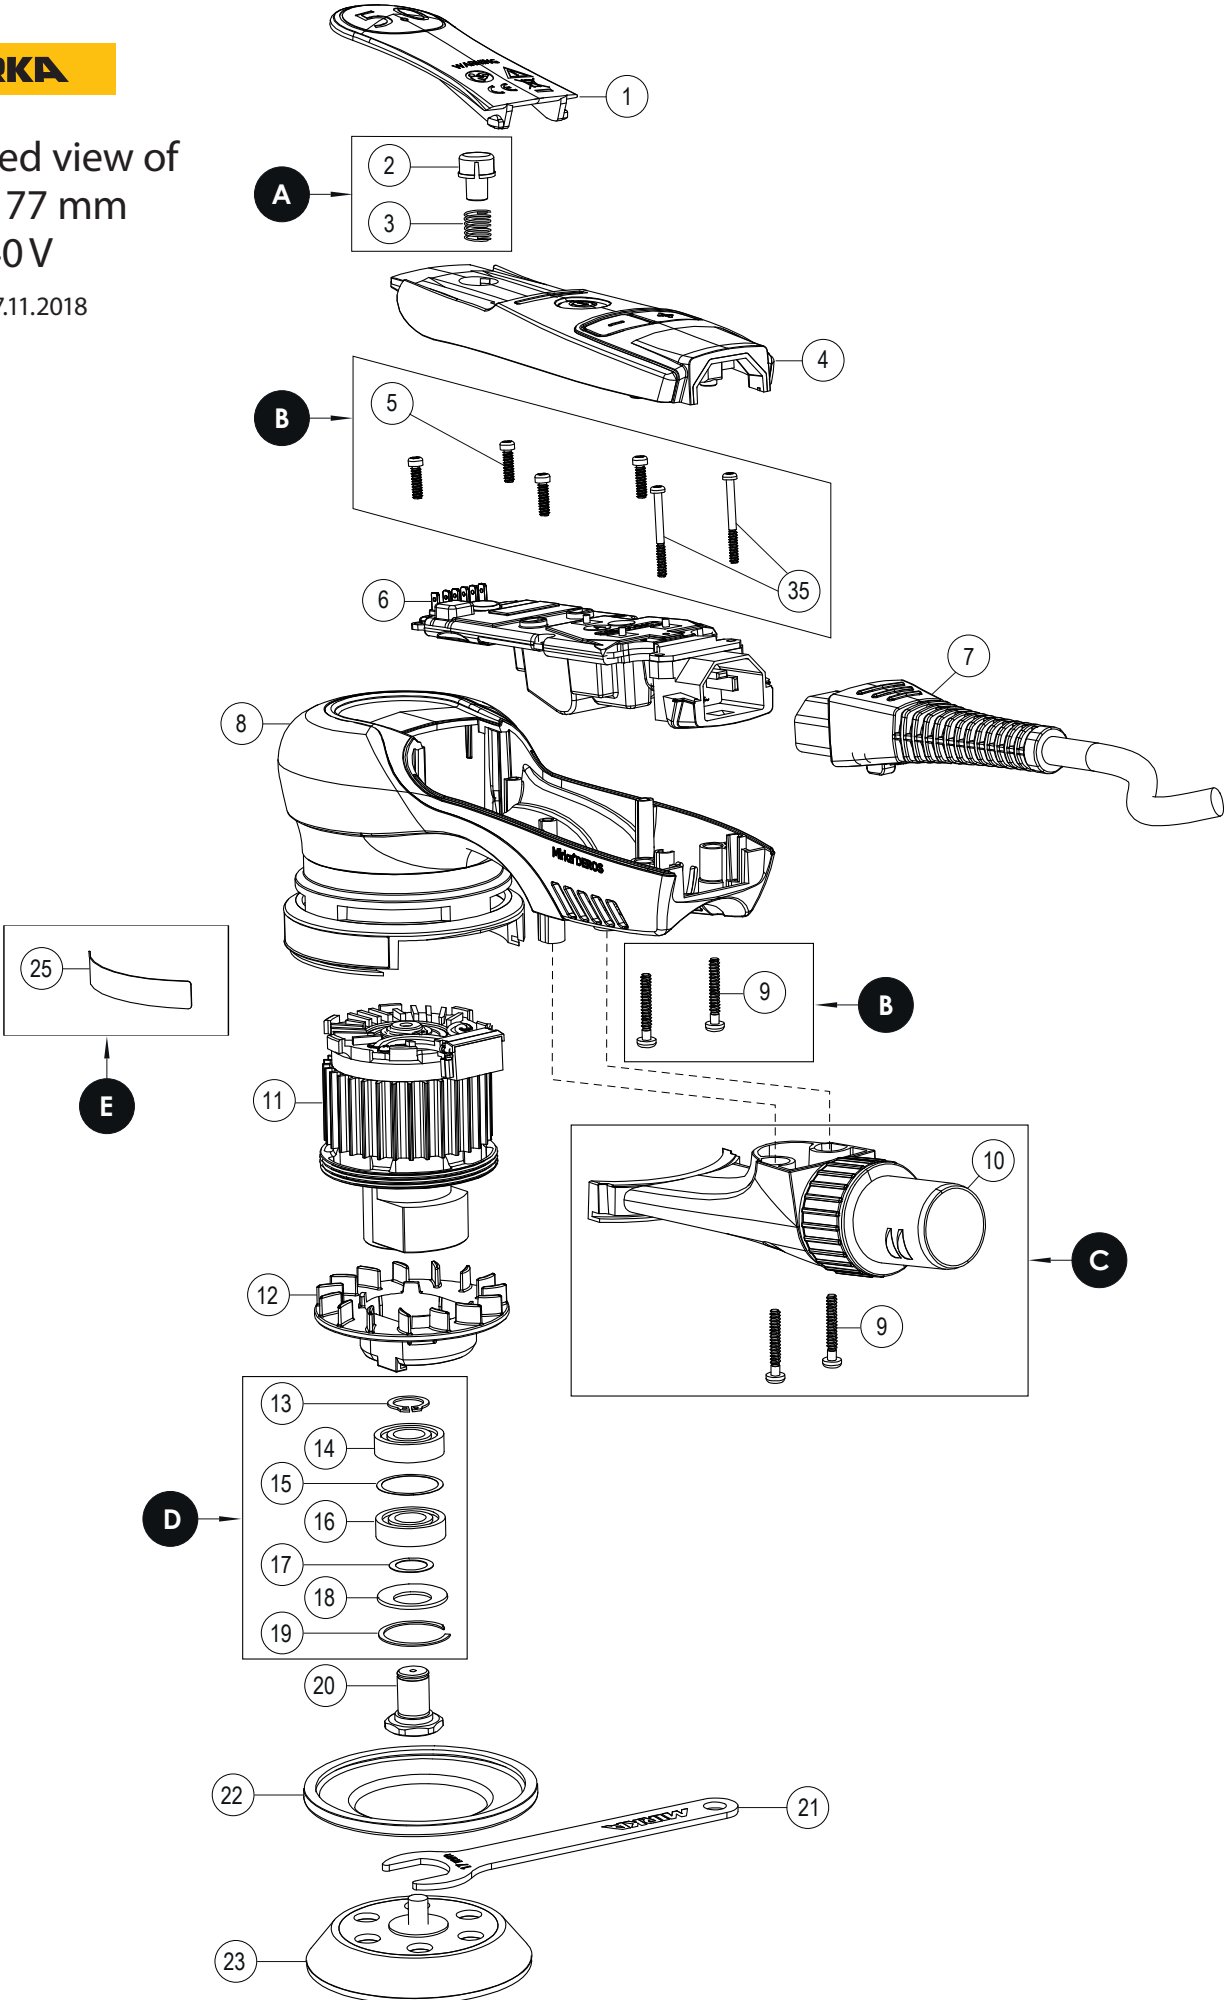

# Exploded view of DEROS 77 mm 220-240 V

Updated 07.11.2018

## DEROS 77 mm Spare part kits (220-240V)

Electrical tool must be serviced by a qualified repair person and in accordance with national requirements.

**Note!** Repairs done by non-authorized repairer will breach the Mirka warranty.

## DEROS 77 mm Spare parts (220-240V)

Mirka code	Item	Description	Kit	Qty	Tightening torque
MIE6210111	1	Lever 2,5 mm (77 & 150 mm)		1	
MIE6510111	1	Lever 5,0 mm (77, 125 & 150 mm)		1	
	2	Start Button	A	1	
	3	Start Button Spring	A	1	
MIE6510411	4	Cover Plate		1	
	5	Screws	B	4	
MIE6510611	6	Speed Controller *		1	
MIE9016011	7	Rewireable Mains Cable 4,3m CE 230V EU		1	
MIE9017011	7	Rewireable Mains Cable 4,3m CE 230V UK		1	
MIE9017111	7	Rewireable Mains Cable 4,3m CE 230V CH		1	
MIE9017511	7	Rewireable Mains Cable 4,3m CE 230V ANZ		1	
MIE6517411	7	Mains Cable 4,3 m CE 230V CN		1	
MIE3520811	8	Housing		1	
	9	Housing Screws	B, C	2,2	
	10	Swivel Exhaust	C	1	
MIE3221111	11	Motor 2,5 mm/30 g Pad (77 mm)*		1	25 Nm
MIE3521111	11	Motor 5,0 mm/30 g Pad (77 mm)*		1	25 Nm
MIE3511211	12	Fan 2,5/5,0mm/30g Pad (77 mm)		1	
	13	Retaining Ring	D	1	
	14	Bearing	D	1	
	15	Spacer	D	1	
	16	Bearing with Dust Seal	D	1	
	17	Shim	D	1	
	18	Belleville Washer	D	1	
	19	Retaining Ring, 22,2mm	D	1	
8993015011	20	Spindle 1/4" 77mm		1	
8993008013	21	Pad Wrench 17mm		1	
MIE3512211	22	Brake Seal		1	
8294791211	23	Backing Pad 77mm 1/4" Grip 6H Medium		1	
	25	Type Label Deros 325	E	1	
	25	Type Label Deros 350	E	1	
	35	Screws	B	1	