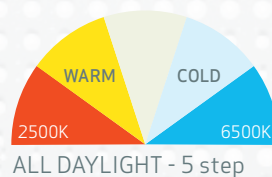

TECHNICAL SPECIFICATIONS

Ultra high **CRI+** COB LED
96 **CRI+**
2500-6500 KELVIN
1100-11000 lux@0.5m
8000 lm@100% / 6000 lm@75% /
4000 lm@50% / 2000 lm@25% / 800 lm@10%
1-10h operating time, Backup: 1h@10%/800lm
1.5h charging time @80%
11.1V/8000mAh Li-ion, Backup: 7.4/1000mAh
IK07
IP67
3.6 kg
incl. SPS BATTERY 8Ah 03.6004 and SPS
CHARGING SYSTEM 85W 03.6008