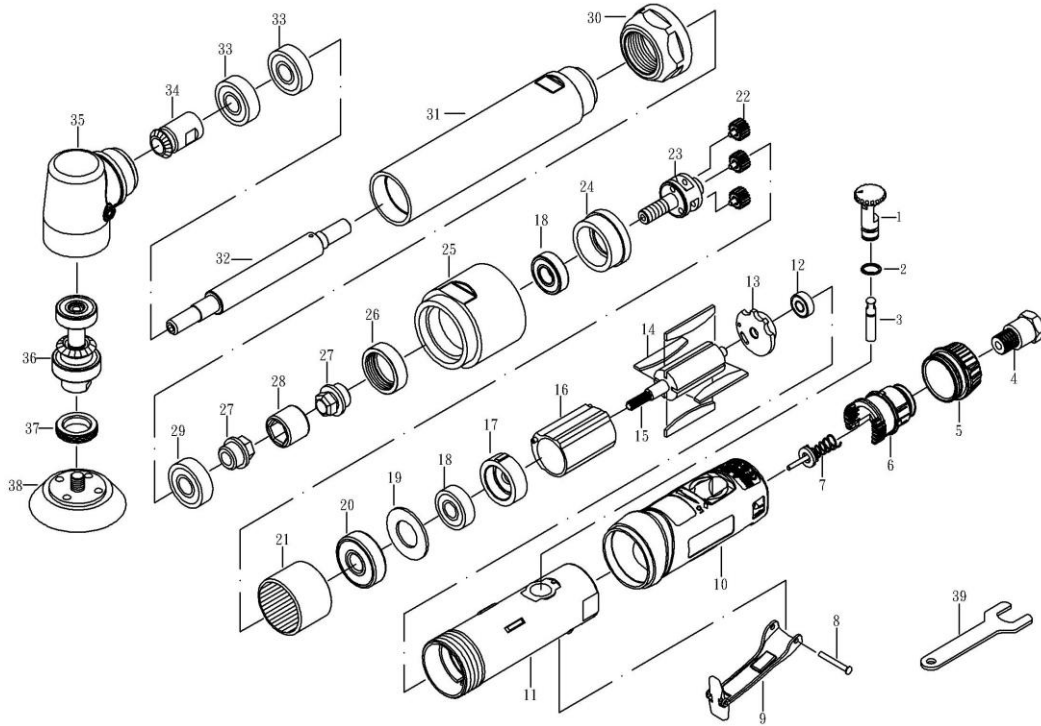

## Right Angle Buffer, 3" Diameter

### PARTS LIST

NO.	PART NO.	DESCRIPTION	Q'T Y
1	ST200A37AS	REGULATOR SET	1
2	OB-30	SNAP RING	1
3	ST200A33AAS	VALVE STEM SET	1
4	70009	AIR INLET	1
5	ST20010BAS	EXHAUST SLEEVE SET	1
6	ST20022B	CONE MUFFLER	1
7	ST200A44AS	VALVE SET	1
8	12012.1	SPRING PIN	1
9	ST200A13	LEVER	1
10	ST-200A14BG	PROTECTING RUBBER	1
11	ST200A15	HOUSING	1
12	20312	BEARING (696ZZ)	1
13	ST70017	REAR PLATE	1
14	20019	ROTOR BLADE	4
15	ST165021	ROTOR	1
16	ST70021AS	CYLINDER SET	1
17	ST70023	FRONT PLATE	1
18	21024	BEARING (608ZZ)	2
19	50310	WASHER	1
20	OB-31	BEARING	1

### HAS-D50231L

DEC. 2023

NO.	PART NO.	DESCRIPTION	Q'TY
21	ST22727	THREAD RING GEAR	1
22	ST165029AS	IDLER GEAR SET (16T)	3
23	ST231L32	IDLER GEAR PLATE	1
24	ST231L33	BEARING BUSHING	1
25	ST231L34	CLAMP NUT	1
26	21026	NUT	1
27	200L26	COUPLING NUT	2
28	ST290L29	COUPLING	1
29	ST530RXL30	BEARING(699ZZ)	1
30	ST21027	CLAMP NUT	1
31	ST231L40	SPINDLE HOUSING	1
32	ST231L41	SPINDLE	1
33	ST288734	BEARING(609ZZ)	2
34	ST23025.1	BEVEL GEAR (12T)	1
35	ST530RXL36AS	ANGLE HOUSING SET	1
36	ST23132AS	SHAFT SET	1
37	21034	CLAMP NUT	1
38	BTOB-38-3VOY	PAD	1
39	BT21038-14	STOP SPANNER (14M/M)	1

Consumable parts No. 12, 14, 15, 18, 19, 20, 21, 22, 28, 34, 36, 38