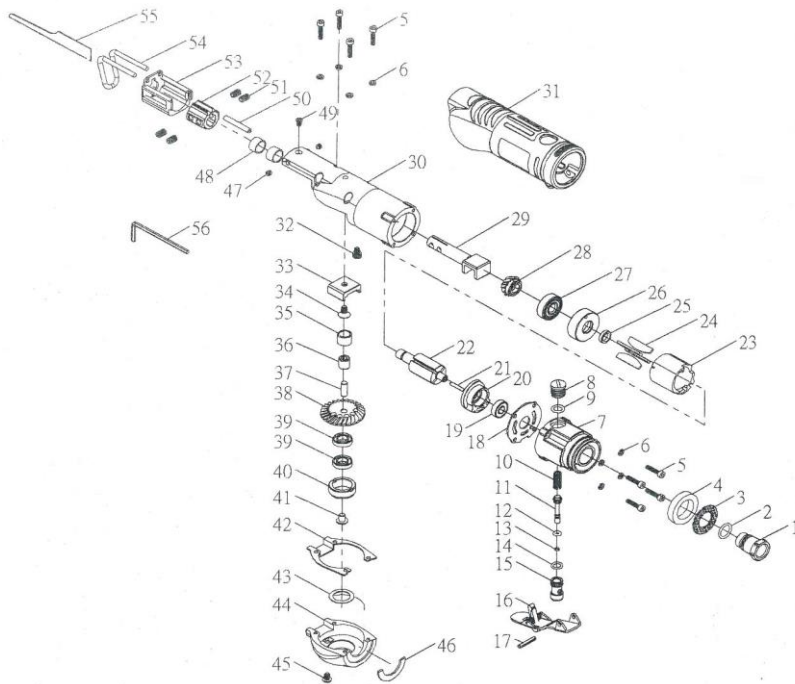

AIR SAW

HCT-BS354

Consumable parts No.8, 9, 10, 11, 12, 13, 14, 15, 24, 51, 55

Index No.	Parts No.	Description	Q'ty
1	354001	Inlet Bushing	1
2	ORP-AS013	O-Ring	1
3	354002	Exhaust Nut	1
4	602026	Muffler	1
5	B2-0315A	Screw	8
6	SWI-030A	Spring Washer	8
7	354003	Valve Case	1
8	AR-38012	Throttle Valve Plug	1
9	ORP-AS011	O-Ring	1
10	AR-38002	Spring	1
11	354017	Valve Stem	1
12	ORP-0030	O-Ring	1
13	352037	O-Ring	1
14	ORP-S7	O-Ring	1
15	354019	Valve Bushing	1
16	377026	Safety Lever	1
17	SP-30180	Pin	1
18	354004	Washer	1
19	BB-06962	Ball Bearing	1
20	354020	Rear End Plate	1
21	SP-25120	Spring Pin	1
22	375D03	Rotor	1
23	3200-24	Cylinder	1
24	XP-ADG14-33	Blades	4
25	309A21	Spacer	1
26	354022	Front End Plate	1
27	BB-06082	Ball Bearing	1
28	354005	Pinion Gear	1

Index No.	Parts No.	Description	Q'ty
29	354006	Shaft	1
30	354008	Motor Housing	1
31	354007	Grip Rubber	1
32	B2-0405A	Hexagon Socket Head Bolt	1
33	354009	Slippery Chuck	1
34	S5-0508C	Screw	1
35	354010	Drive Roller	1
36	HK-0509	Needle Bearing	1
37	NR-50128	Pin	1
38	354011	Bevel Gear	1
39	BB-0688	Ball Bearing	2
40	354015	Washer	1
41	BS-0506	Screw	1
42	354018	Washer	1
43	PW-1420-0.5	Washer	1
44	354012	Crank Case	1
45	BS-0406	Screw	1
46	354013	Washer	1
47	SS-0403A	Set Screw	2
48	BM1008	Bush	2
49	S5-0306A	Screw	1
50	NR-40278	Pin	1
51	SS-0508A	Set Screw	4
52	354016	Collet	1
53	354014	Slide Pin Case	1
54	354023	Work Guide	1
55	301035A-COBALT	Saw Blade(32T)	1
56	317049	Hexagon Wrenchen Key	1