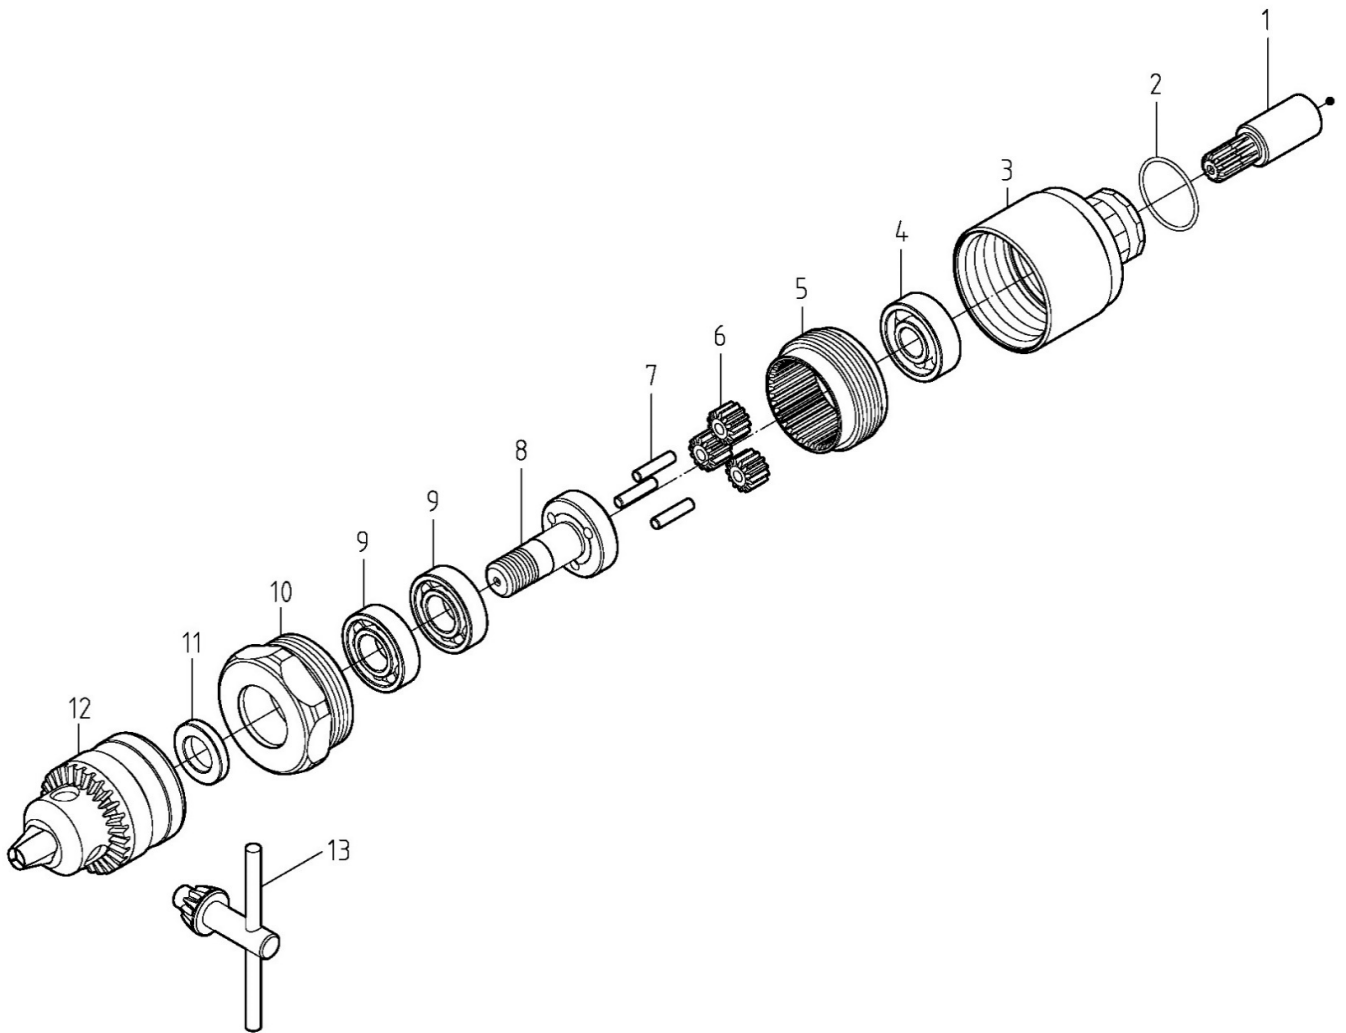

DR-1283 0.3 HP Minimal Low Speed Drill

PART

NO.	CODE NO.	PARTS NAME (ENG)	Q'TY	NO.	CODE NO.	PARTS NAME (ENG)	Q'TY
1	2-025128302	Anvil	1				
2	2-916015010	O-Ring	1				
3	2-035128304	Lock Nut	1				
4	2-902608-06	Ball Bearing	1				
5	2-034128301	Internal Gear	1				
6	2-036125101	Gear	3				
7	2-91703013	Pin	3				
8	2-037125301	Gear Carrier	1				
9	2-9026900-04	Ball Bearing	2				
10	2-035128309	Lock Nut	1				
11	2-016111202	Washer	1				
12	2-066105801	Chuck	1				
13	3-578105801	Key Chuck Wrench	1				