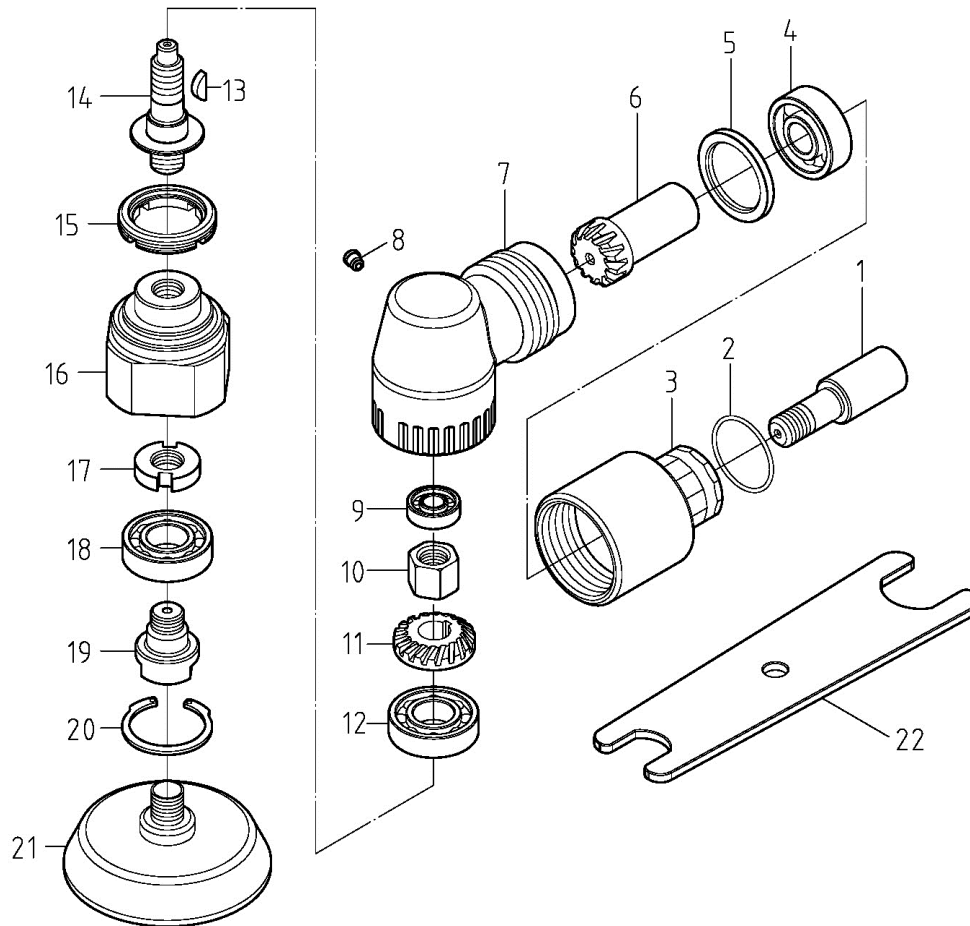

# OS-1283 0.3 HP Minimal Random Orbital Sander

## PART LIST

NO.	CODE NO.	PARTS NAME (ENG)	Q'TY	NO.	CODE NO.	PARTS NAME (ENG)	Q'TY
1	2-025128301	Anvil	1	21	3-561106102	Sanding Pad	1
2	2-916015010	O-Ring	1	22	3-576106101	Wrench	1
3	2-035128303	Lock Nut	1				
4	2-902608-06	Ball Bearing	1				
5	2-016124601	Washer	1				
6	2-078124601	Driving Gear Spindle	1				
7	2-073112501	Angle Housing	1				
8	2-91503	Oil Drop	1				
9	2-902695-02	Ball Bearing	1				
10	2-035108003	Lock Nut	1				
11	2-079108001	Bevel Gear	1				
12	2-9026900-04	Ball Bearing	1				
13	2-9130208	Key	1				
14	2-025125701	Anvil	1				
15	2-017108002	Cylinder Set Screw	1				
16	2-039106103	Eccentric Shaft	1				
17	2-035106101	Lock Nut	1				
18	2-9026900-06	Ball Bearing	1				
19	2-025106103	Anvil	1				
20	2-906022	Retaining Ring	1				